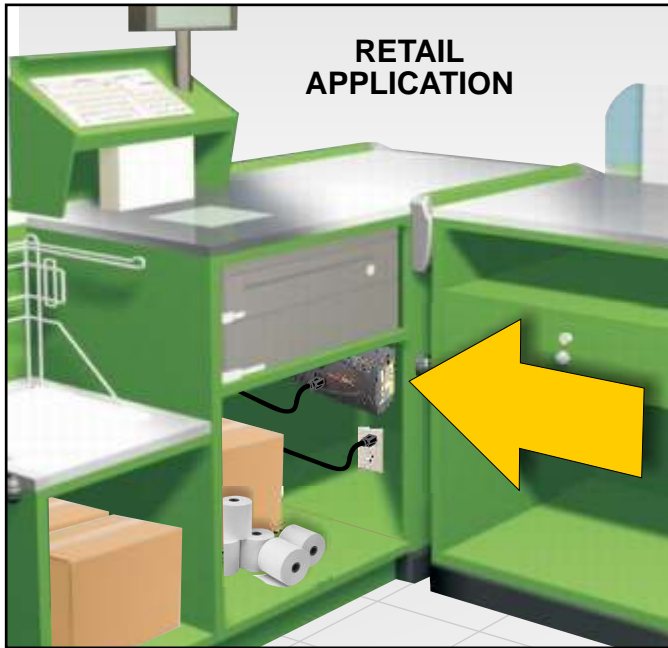

# Wall-Mount Installation for Office UPS

Smart Power introduces the wall-mountable Office UPS for custom installations

The Office UPS can now be installed on walls or other flat surfaces in those environments where space is limited

**Benefits:**

- Saves space
- Optional "EIB" (Easy Installation Bracket) protects walls from unnecessary damage
- Easily secures to surface where monitoring lights can be observed

No more measuring confusion. The optional "EIB" lets you mount your Office UPS without the use of rulers, making the installation a snap.